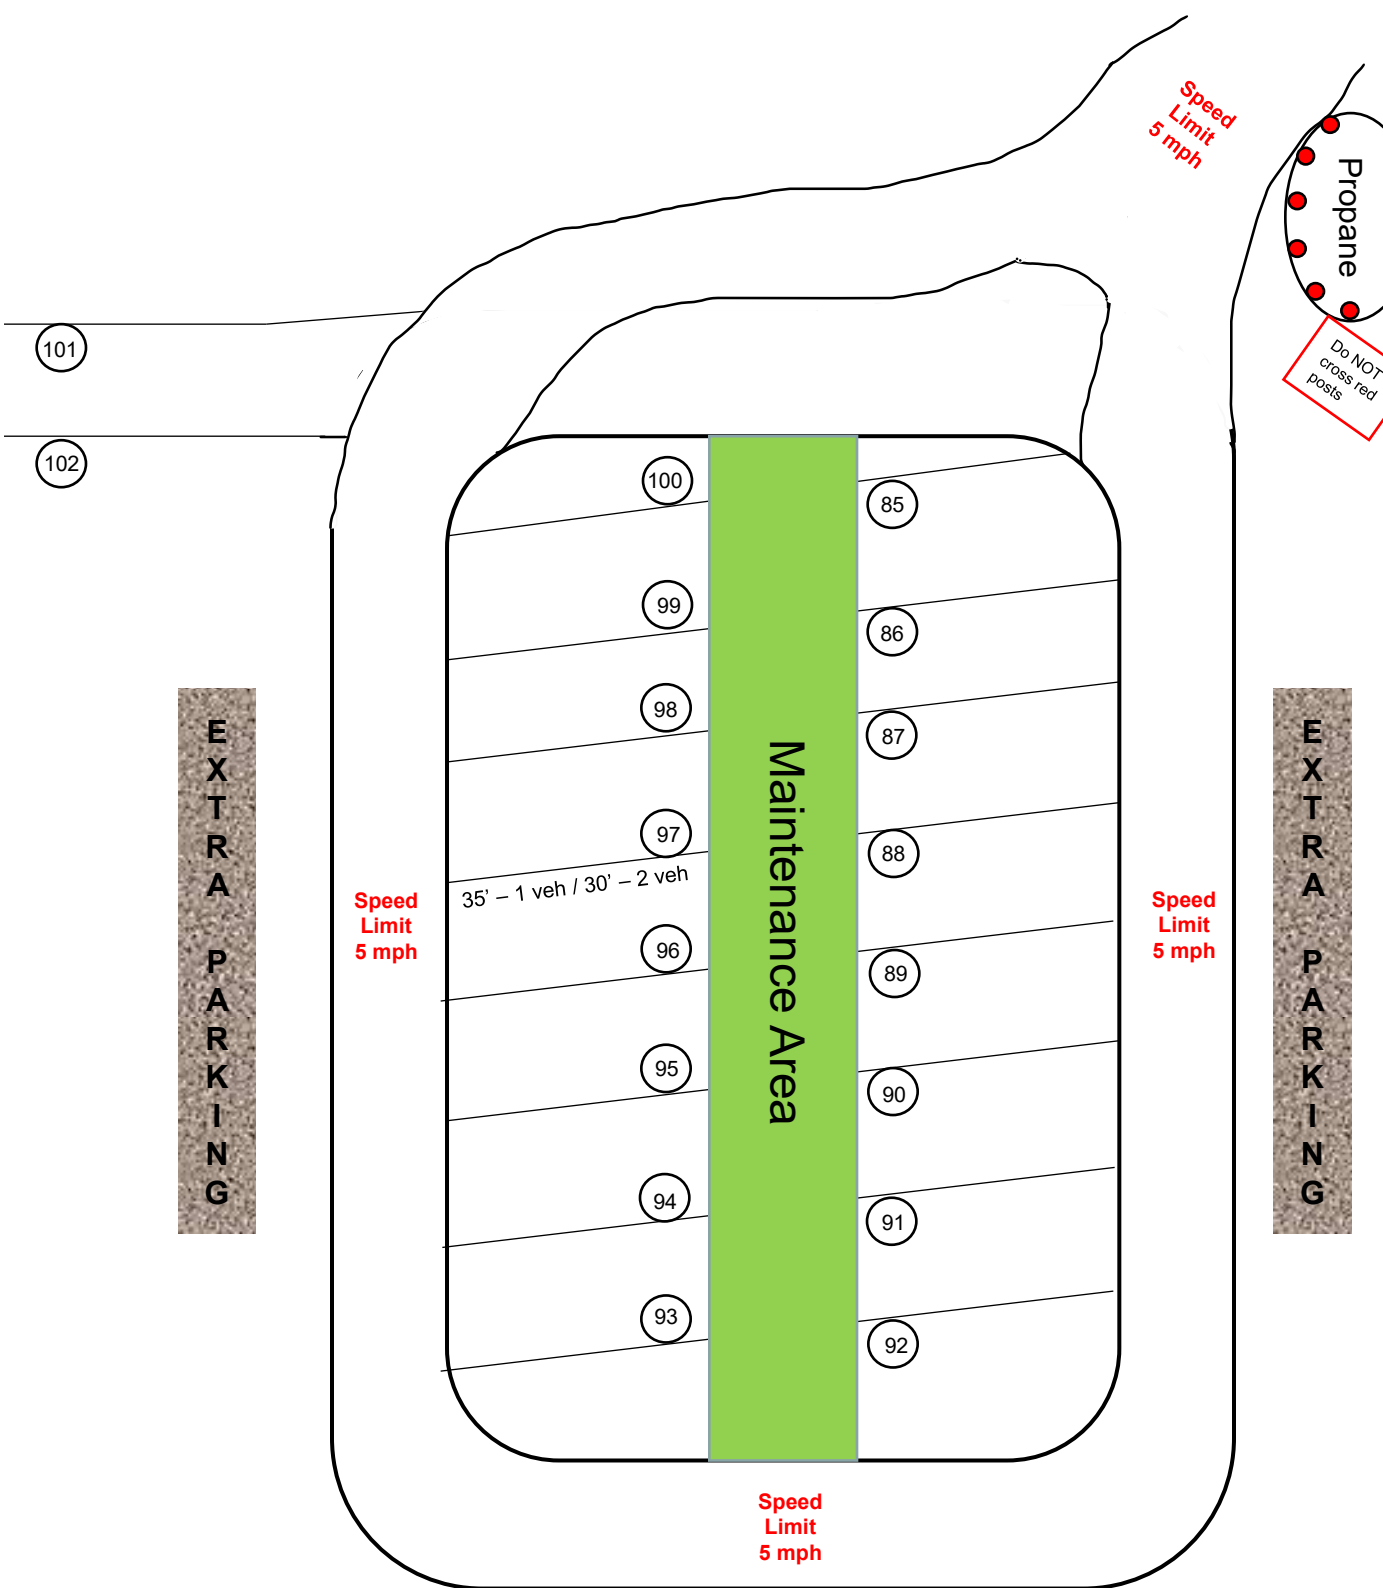

# A-AAA ADULT RV Park Map

208 NE 85<sup>th</sup> Street, Newcastle, OK 73065

Office (405) 387-3334

101

102

EXTRA  
PARKING

EXTRA  
PARKING

Speed Limit 5 mph

Speed Limit 5 mph

Speed Limit 5 mph

Speed Limit 5 mph

100

99

98

97

96

95

94

93

85

86

87

88

89

90

91

92

35' - 1 veh / 30' - 2 veh

Maintenance Area