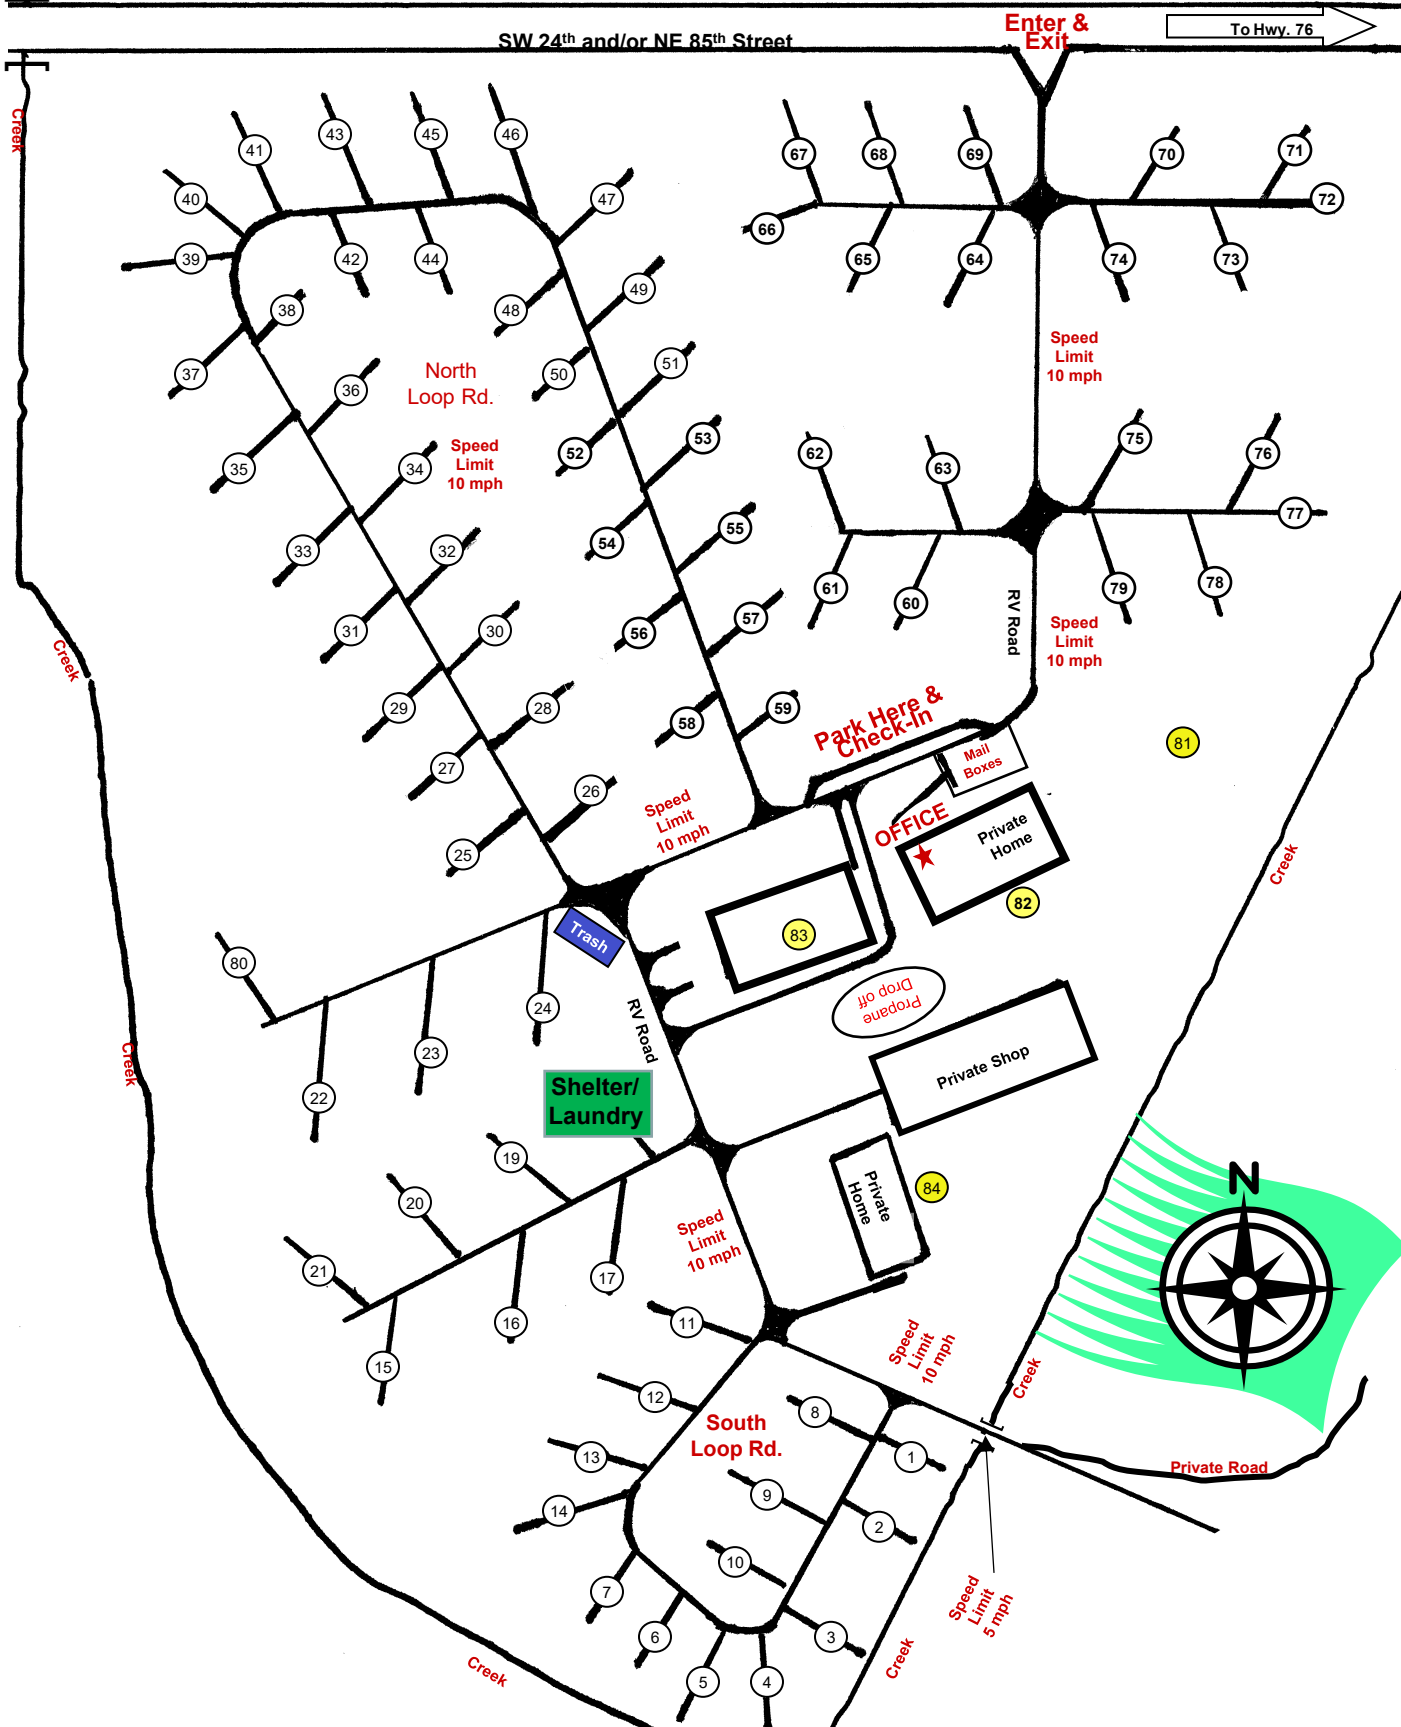

# A-AAA ADULT RV Park Map

208 NE 85<sup>th</sup> Street, Newcastle, OK 73065

Office (405) 387-3334

101

102

EXTRA  
PARKING

EXTRA  
PARKING

Speed Limit 5 mph

Speed Limit 5 mph

Speed Limit 5 mph

Speed Limit 5 mph

100

99

98

97

96

95

94

93

85

86

87

88

89

90

91

92

35' - 1 veh / 30' - 2 veh

Maintenance Area